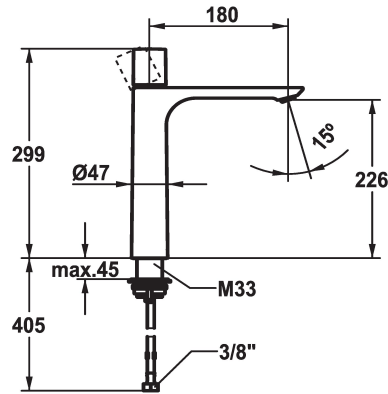

KWC ORA Lever mixer - Basin

Modell-Linie: ORA | 12.498.093.000FL
Hanat | Käsi­käyt­toiset hanat

KWC-No.

125488
chromeline, A 185, flexible connection hoses, without pop-up valve

- * Lever mixer
- * For top-mounted basins
- * EcoProtect - water-saving device
- * Fixed spout
- Neoperl® Perlator® SSR, swivelling jet regulator
- * OptimalSpace - ample space for washing or working
- * KWC cartridge M 35 OP

- with ceramic discs
- flow rate and temperature continuously variable
- * Flexible connection hoses 3/8"
- * QuickInstallation - Fastening via threaded connection with locking screws
- * Mounting hole size $\varnothing 35$ mm

Tekniset tiedot

A_Spout_Spray
ATT-KWC-ABLAUFGARNITUR
Connection
Spout
Handling
ATT-KWC-FARBCODE
Installation_type
Faucet_typ
Measure_Height
G_Acoustic group
Projection_A
EnergyLabelCH
ATT-KWC-MASS-WASSERAUSTRITT
Materiaali
lviCode

4 l/min (3 bar)
ohne_Ablaufgarnitur
Flexible_Anschluss­schläuche
Kiinnitetty
topbedient
chromeline
für Waschs­chüssel
Hebelmischer
299
l
A180
A
226
Messinki
0