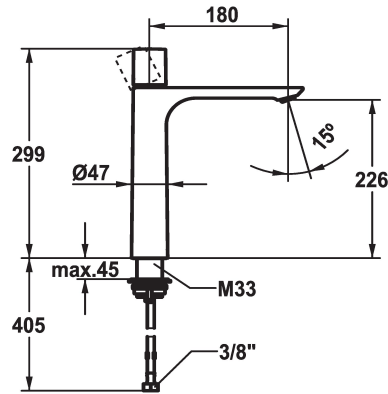

KWC ORA Lever mixer - Basin

Modell-Linie: ORA | 12.498.093.000FL
Armatura umywalkowa | Armatura jednouchwytowa

KWC-No.

125488
chromeline, A 185, flexible connection hoses, without pop-up valve

- * Lever mixer
- * For top-mounted basins
- * EcoProtect - water-saving device
- * Fixed spout
- Neoperl® Perlator® SSR, swivelling jet regulator
- * OptimalSpace - ample space for washing or working
- * KWC cartridge M 35 OP

- with ceramic discs
- flow rate and temperature continuously variable
- * Flexible connection hoses 3/8"
- * QuickInstallation - Fastening via threaded connection with locking screws
- * Mounting hole size ø35 mm

Dane techniczne

A_Spout_Spray
ATT-KWC-ABLAUFGARNITUR
Connection
ATT-KWC-AUSLAUF
Handling
ATT-KWC-FARBCODE
Installation_type
Faucet_typ
Dimension Height
G_Acoustic group
Projection_A
EnergyLabelCH
ATT-KWC-MASS-WASSERAUSTRITT
Material

4 l/min (3 bar)
ohne_Ablaufgarnitur
Flexible_Anschlusschläuche
fest
topbedient
chromeline
für Waschschüssel
Hebelmischer
299
l
A180
A
226
Mosiqdz