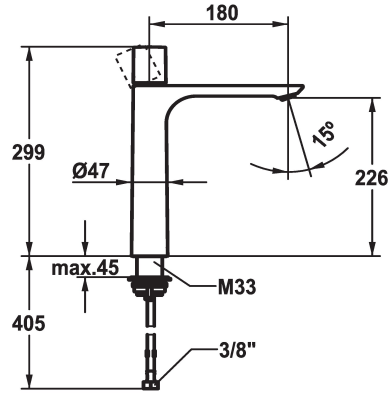

KWC ORA Lever mixer - Basin

Modell-Linie: ORA | 12.498.093.000FL
Kranar | Hydraulické armatúry

KWC-No.

125488
chromeline, A 185, flexible connection hoses, without pop-up valve

- * Lever mixer
- * For top-mounted basins
- * EcoProtect - water-saving device
- * Fixed spout
- Neoperl® Perlator® SSR, swivelling jet regulator
- * OptimalSpace - ample space for washing or working
- * KWC cartridge M 35 OP

- with ceramic discs
- flow rate and temperature continuously variable
- * Flexible connection hoses 3/8"
- * QuickInstallation - Fastening via threaded connection with locking screws
- * Mounting hole size $\varnothing 35$ mm

Technical Data

A_Spout_Spray
ATT-KWC-ABLAUFGARNITUR
Connection
ATT-KWC-AUSLAUF
Handling
ATT-KWC-FARBCODE
Installation_type
Faucet_typ
Measure_Height
G_Acoustic group
Projection_A
EnergyLabelCH
ATT-KWC-MASS-WASSERAUSTRITT
Material

4 l/min (3 bar)
ohne_Ablaufgarnitur
Flexible_Anschlusschläuche
fest
topbedient
chromeline
für Waschschiessel
Hebelmischer
299
l
A180
A
226
Mässing