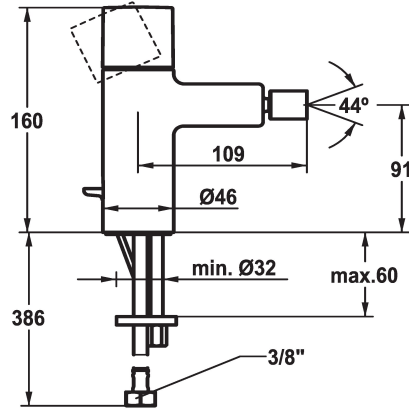

KWC ORA Lever mixer - Bidet

Modell-Linie: ORA | 13.491.041.000FL
Taps | Manual taps

KWC-No.

125490

chromeline, A 110, flexible connection hoses, with pop-up valve

- * Lever mixer
- * Fixed spout
 - ball joint aerator Neoperl® Caché®
- * KWC cartridge M 35 OP
 - with ceramic discs
 - flow rate and temperature continuously variable

- * Flexible connection hoses 3/8"
- * Fastening by means of stud bolt M8 x 1
- * Mounting hole size ø35 mm
- * Scope of delivery:
 - KWC pop-up valve Z.538.581.000

Technical Data

Flow rate
pop-up assembly
Connection
Spout
Handling
Color code
Installation type
Faucet_typ
Dimension Height
Acoustic group
Projection A
Energy label
Dimension Water outlet
material

4 l/min (3 bar)
with pop-up valve
Flexible connection hoses
fixed
top lever
chromeline
Pillar installation
Faucet
160
yes
A 110
A
91
Brass