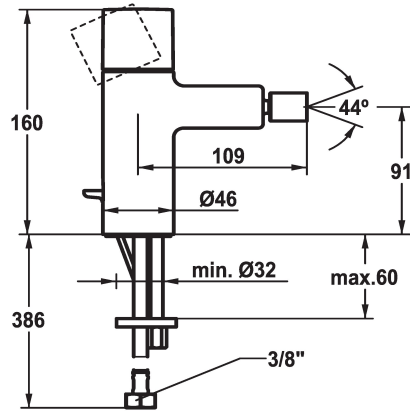

KWC ORA Lever mixer - Bidet

Modell-Linie: ORA | 13.491.041.000FL
Hanat | Käsi käyttöiset hanat

KWC-No.

125490

chromeline, A 110, flexible connection hoses, with pop-up valve

- * Lever mixer
- * Fixed spout
 - ball joint aerator Neoperl® Caché®
- * KWC cartridge M 35 OP
 - with ceramic discs
 - flow rate and temperature continuously variable

- * Flexible connection hoses 3/8"
- * Fastening by means of stud bolt M8 x 1
- * Mounting hole size ø35 mm
- * Scope of delivery:
 - KWC pop-up valve Z.538.581.000

Tekniset tiedot

| |
|-----------------------------|
| A_Spout_Spray |
| ATT-KWC-ABLAUFGARNITUR |
| Connection |
| Spout |
| Handling |
| ATT-KWC-FARBCODE |
| Installation_type |
| Faucet_typ |
| Measure_Height |
| G_Acoustic_group |
| Projection_A |
| EnergyLabelCH |
| ATT-KWC-MASS-WASSERAUSTRITT |
| Materiaali |
| IviCode |

| |
|----------------------------|
| 4 l/min (3 bar) |
| mit_Ablaufgarnitur |
| Flexible_Anschlusschläuche |
| Kiinnitetty |
| topbedient |
| chromeline |
| Standmontage |
| 01 |
| 160 |
| yes |
| A110 |
| A |
| 91 |
| Messinki |
| 0 |