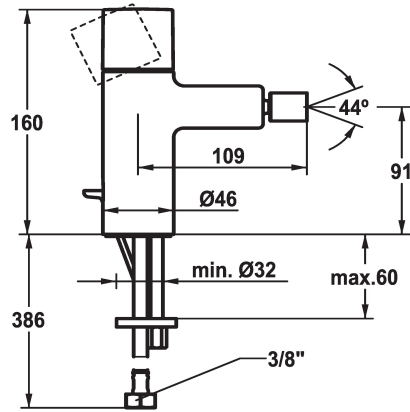

KWC ORA Lever mixer - Bidet

Modell-Linie: ORA | 13.491.041.000FL
Armatura umywalkowa | Armatura jednouchwytowa

KWC-No.

125490
chromeline, A 110, flexible connection hoses, with pop-up valve

- * Lever mixer
- * Fixed spout
 - ball joint aerator Neoperl® Caché®
- * KWC cartridge M 35 OP
 - with ceramic discs
 - flow rate and temperature continuously variable

- * Flexible connection hoses 3/8"
- * Fastening by means of stud bolt M8 x 1
- * Mounting hole size ø35 mm
- * Scope of delivery:
 - KWC pop-up valve Z.538.581.000

Dane techniczne

A_Spout_Spray
ATT-KWC-ABLAUFGARNITUR
Connection
ATT-KWC-AUSLAUF
Handling
ATT-KWC-FARBCODE
Installation_type
Faucet_typ
Dimension Height
G_Acoustic group
Projection_A
EnergyLabelCH
ATT-KWC-MASS-WASSERAUSTRITT
Material

4 l/min (3 bar)
mit_Ablaufgarnitur
Flexible_Anschlusschläuche
fest
topbedient
chromeline
Standmontage
01
160
1
A110
A
91
Mosiqdz