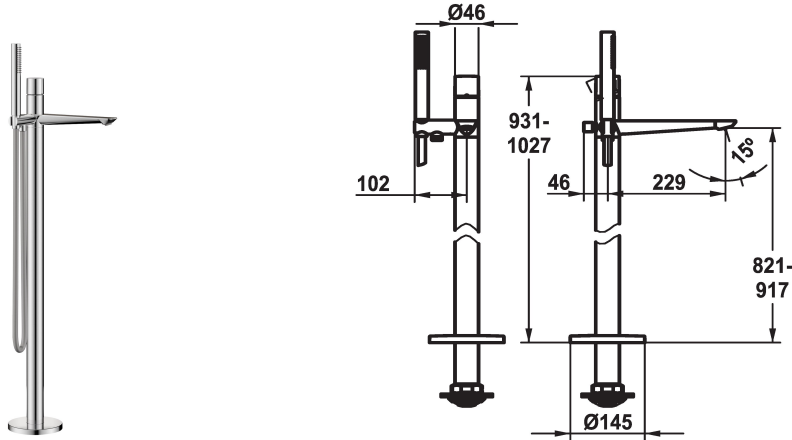

KWC ORA Lever mixer - Tub

Modell-Linie: ORA | 20.491.093.000
Sprchové armatury | Vanové armatury

KWC-No.

125501
chromeline, A 230, with hand shower and hose

- * Lever mixer
- * For freestanding tub
- * Integrated check valve in the hose outlet
- * with shower holder
- * Fixed spout
 - Neoperl® SLIM®
 - * KWC cartridge M 35 OP
 - with ceramic discs

- flow rate and temperature continuously variable
- temperature limitation
- * Scope of delivery:
 - Hand shower KWC FIT-X slim 26.000.103.000
 - Shower hose 1500 mm, metal Z.538.415.000
- * To be ordered separately:
 - Unit for concealed installation 39.000.602.931

Technické údaje

| |
|-----------------------------|
| A_Spout_Spray |
| ATT-KWC-A_BRAUSENABGANG |
| ATT-KWC-BRAUSEGARNITUR |
| Handling |
| ATT-KWC-FARBCODE |
| Installation_type |
| Faucet_typ |
| Measure_Height |
| G_Acoustic group |
| Projection_A |
| EnergyLabelCH |
| ATT-KWC-MASS-WASSERAUSTRITT |
| Materiál |

Náhradní díly

KWC ORA Lever mixer - Tub

Modell-Linie: ORA | 20.491.093.000
Sprchové armatury | Vanové armatury

Cartridge M 35 OP

538331
Z.537.710

**Service key Neoperl © Caché ©, STD,
24 mm, grey**

635231
Z.635.231
