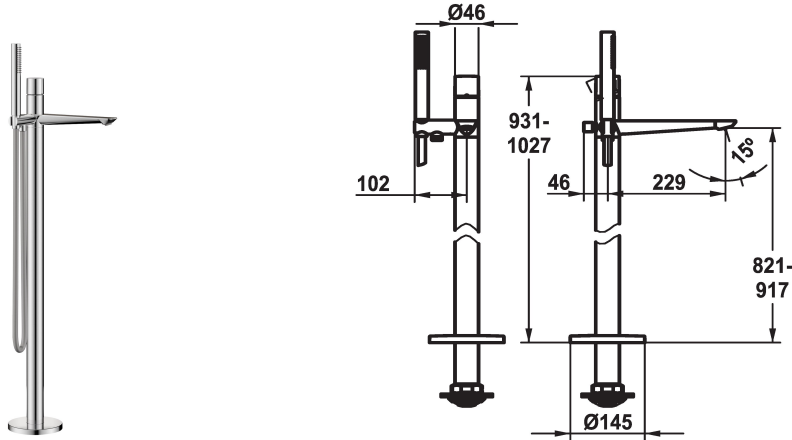

KWC ORA Lever mixer - Tub

Modell-Linie: ORA | 20.491.093.000
Showers | Exposed bath mixer

KWC-No.

125501
chromeline, A 230, with hand shower and hose

- * Lever mixer
- * For freestanding tub
- * Integrated check valve in the hose outlet
- * with shower holder
- * Fixed spout
- Neoperl® SLIM®
- * KWC cartridge M 35 OP
- with ceramic discs

- flow rate and temperature continuously variable
- temperature limitation
- * Scope of delivery:
 - Hand shower KWC FIT-X slim 26.000.103.000
 - Shower hose 1500 mm, metal Z.538.415.000
- * To be ordered separately:
 - Unit for concealed installation 39.000.602.931

Technical Data

Flow rate	21 l/min (3 bar)
Spray outlet: Flow rate	12 l/min (3bar)
Showerset	with shower head, hose
Handling	top lever
Color code	chromeline
Installation type	Freestanding
Faucet_typ	Faucet
Measure Height	931-1027
Acoustic group	2
Projection A	A 230
Energy label	B
Dimension Water outlet	821-917
material	Brass

Spare Parts

KWC ORA Lever mixer - Tub

Modell-Linie: ORA | 20.491.093.000
Showers | Exposed bath mixer

Cartridge M 35 OP

538331
Z.537.710

**Service key Neoperl © Caché ©, STD,
24 mm, grey**

635231
Z.635.231
