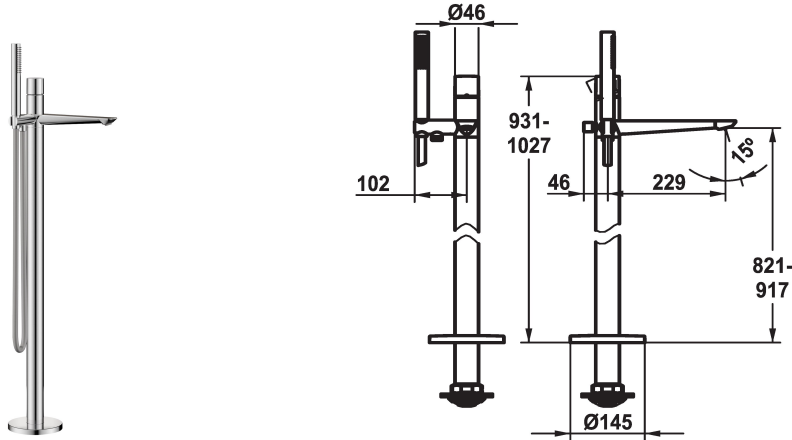

KWC ORA Lever mixer - Tub

Modell-Linie: ORA | 20.491.093.000
Suihkut ja suihkupaneelit | Allashanat

KWC-No.

125501
chromeline, A 230, with hand shower and hose

- * Lever mixer
- * For freestanding tub
- * Integrated check valve in the hose outlet
- * with shower holder
- * Fixed spout
- Neoperl® SLIM®
- * KWC cartridge M 35 OP
- with ceramic discs

- flow rate and temperature continuously variable
- temperature limitation
- * Scope of delivery:
 - Hand shower KWC FIT-X slim 26.000.103.000
 - Shower hose 1500 mm, metal Z.538.415.000
- * To be ordered separately:
 - Unit for concealed installation 39.000.602.931

21 l/min (3 bar)
12 l/min (3bar)
mit_Brause_Schlauch
topbedient
chromeline
Bodenstehend
01
931-1027
2
A230
B
821-917
Messinki
0

Varaosat

KWC ORA Lever mixer - Tub

Modell-Linie: ORA | 20.491.093.000
Suihkut ja suihkupaneelit | Allashanat

Cartridge M 35 OP

538331
Z.537.710

**Service key Neoperl © Caché ©, STD,
24 mm, grey**

635231
Z.635.231
