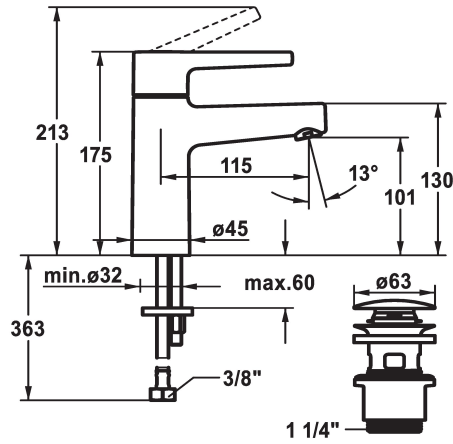

KWC MANA Lever mixer - Basin

Modell-Linie: MANA | 12.558.641.000FL
Umyvadlové armatury | Hydraulické armatury

KWC-No.

125519

chromeline, A 115, flexible connection hoses, with Push Open

125520

chromeline, A 115, flexible connection hoses, without pop-up valve

- * Lever mixer
- * EcoProtect - water-saving device
- * Fixed spout
- Neoperl® Perlator® SSR, swivelling jet regulator
- * KWC cartridge M 35 OP
- with ceramic discs

- flow rate and temperature continuously variable
- * Flexible connection hoses 3/8"
- * Fastening by means of stud bolt M8 x 1
- * Mounting hole size ø35 mm
- * Scope of delivery:
- KWC pop-up valve Push Open 2 in 1 Z.538.321.000

Faucet_typ

Measure_Height

G_Acoustic group

Projection_A

ATT-KWC-MASS-WASSERAUSTRITT

Materiál

5 l/min (3 bar)

mit_Push_open

A115

101

mosaz

Náhradní díly

KWC MANA Lever mixer - Basin

Modell-Linie: MANA | 12.558.641.000FL
Umyvadlové armatury | Hydraulické armatury

Cartridge M 35 OP

538331
Z.537.710
