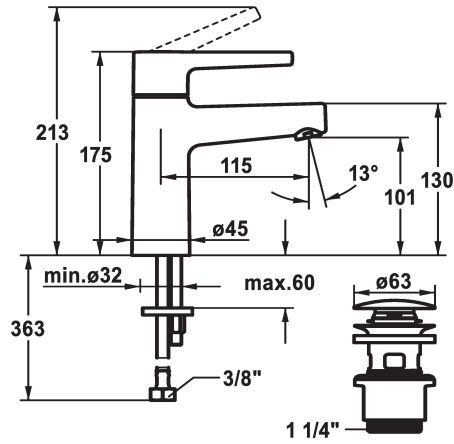

KWC MANA Lever mixer - Basin

Modell-Linie: MANA | 12.558.641.000FL
Taps | Manual taps

KWC-No.

125519

chromeline, A 115, flexible connection hoses, with Push Open

125520

chromeline, A 115, flexible connection hoses, without pop-up valve

- * Lever mixer
- * EcoProtect - water-saving device
- * Fixed spout
- Neoperl® Perlator® SSR, swivelling jet regulator
- * KWC cartridge M 35 OP
- with ceramic discs

- flow rate and temperature continuously variable
- * Flexible connection hoses 3/8"
- * Fastening by means of stud bolt M8 x 1
- * Mounting hole size ø35 mm
- * Scope of delivery:
- KWC pop-up valve Push Open 2 in 1 Z.538.321.000

Technical Data

Flow rate
Pop-up_valve
Connection
Spout
Handling
Color code
Installation_type
Faucet_typ
Dimension Height
G_Acoustic group
Projection_A
Dimension Water outlet
material

5 l/min (3 bar)
with Push open
Flexible connection hoses
fixed
top lever
chrome
Pillar installation
Lever mixer
175
I
A 115
101
Brass

Spare Parts

KWC MANA Lever mixer - Basin

Modell-Linie: MANA | 12.558.641.000FL
Taps | Manual taps

Cartridge M 35 OP

538331
Z.537.710
