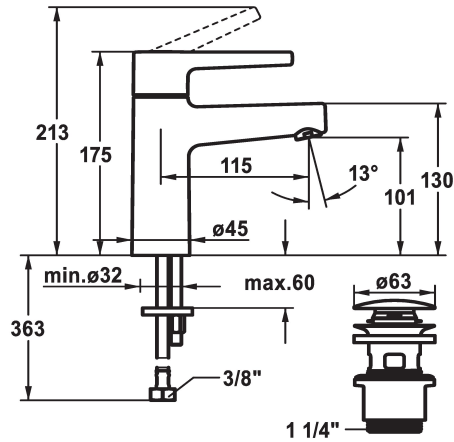

KWC MANA Lever mixer - Basin

Modell-Linie: MANA | 12.558.641.000FL
Hanat | Käsi­käyt­toiset hanat

KWC-No.

125519
chromeline, A 115, flexible connection hoses, with Push Open

125520
chromeline, A 115, flexible connection hoses, without pop-up valve

- * Lever mixer
- * EcoProtect - water-saving device
- * Fixed spout
- Neoperl® Perlator® SSR, swivelling jet regulator
- * KWC cartridge M 35 OP
- with ceramic discs

- flow rate and temperature continuously variable
- * Flexible connection hoses 3/8"
- * Fastening by means of stud bolt M8 x 1
- * Mounting hole size 35 mm
- * Scope of delivery:
- KWC pop-up valve Push Open 2 in 1 Z.538.321.000

Tekniset tiedot

A_Spout_Spray
ATT-KWC-ABLAUFGARNITUR
Connection
Spout
Handling
ATT-KWC-FARBCODE
Installation_type
Faucet_typ
Measure_Height
G_Acoustic group
Projection_A
ATT-KWC-MASS-WASSERAUSTRITT
Materiaali
IviCode

5 l/min (3 bar)
mit_Push_open
Flexible_Anschluss­schläuche
Kiinnitetty
topbedient
chromeline
Standmontage
Hebelmischer
175
I
A115
101
Messinki
0

Varaosat

KWC MANA Lever mixer - Basin

Modell-Linie: MANA | 12.558.641.000FL
Hanat | Käsikäyttöiset hanat