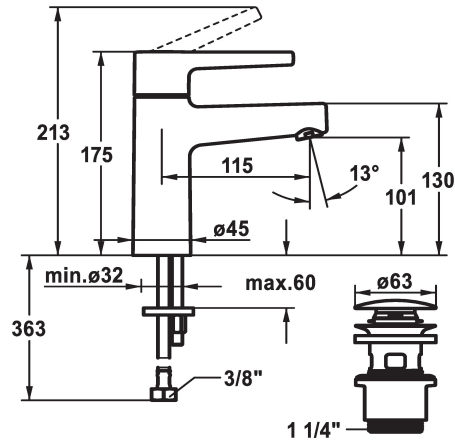

KWC MANA Lever mixer - Basin

Modell-Linie: MANA | 12.558.641.000FL
Armatura umywalkowa | Armatura jednouchwytywa

KWC-No.

125519

chromeline, A 115, flexible connection hoses, with Push Open

125520

chromeline, A 115, flexible connection hoses, without pop-up valve

- * Lever mixer
- * EcoProtect - water-saving device
- * Fixed spout
- Neoperl® Perlator® SSR, swivelling jet regulator
- * KWC cartridge M 35 OP
- with ceramic discs

- flow rate and temperature continuously variable
- * Flexible connection hoses 3/8"
- * Fastening by means of stud bolt M8 x 1
- * Mounting hole size ø35 mm
- * Scope of delivery:
- KWC pop-up valve Push Open 2 in 1 Z.538.321.000

Faucet_typ

Dimension Height

G_Acoustic group

Projection_A

ATT-KWC-MASS-WASSERAUSTRITT

Material

5 l/min (3 bar)

mit_Push_open

A115

101

Mosiądz

Części zamienne

KWC MANA Lever mixer - Basin

Modell-Linie: MANA | 12.558.641.000FL
Armatura umywalkowa | Armatura jednouchwytowa

Cartridge M 35 OP

538331
Z.537.710
