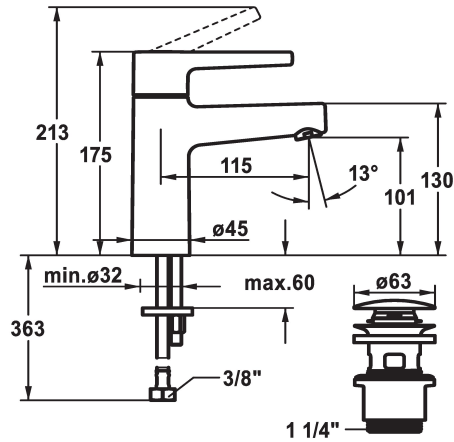

KWC MANA Lever mixer - Basin

Modell-Linie: MANA | 12.558.641.000FL
Kranar | Hydraulické armatúry

KWC-No.

125519

chromeline, A 115, flexible connection hoses, with Push Open

125520

chromeline, A 115, flexible connection hoses, without pop-up valve

- * Lever mixer
- * EcoProtect - water-saving device
- * Fixed spout
- Neoperl® Perlator® SSR, swivelling jet regulator
- * KWC cartridge M 35 OP
- with ceramic discs

- flow rate and temperature continuously variable
- * Flexible connection hoses 3/8"
- * Fastening by means of stud bolt M8 x 1
- * Mounting hole size ø35 mm
- * Scope of delivery:
- KWC pop-up valve Push Open 2 in 1 Z.538.321.000

Technical Data

A_Spout_Spray
ATT-KWC-ABLAUFGARNITUR
Connection
ATT-KWC-AUSLAUF
Handling
ATT-KWC-FARBCODE
Installation_type
Faucet_typ
Measure_Height
G_Acoustic group
Projection_A
ATT-KWC-MASS-WASSERAUSTRITT
Material

5 l/min (3 bar)
mit_Push_open
Flexible_Anschlusschläuche
fest
topbedient
chromeline
Standmontage
Hebelmischer
175
I
A115
101
Mässing

Reservdelar

KWC MANA Lever mixer - Basin

Modell-Linie: MANA | 12.558.641.000FL
Kranar | Hydraulické armatury