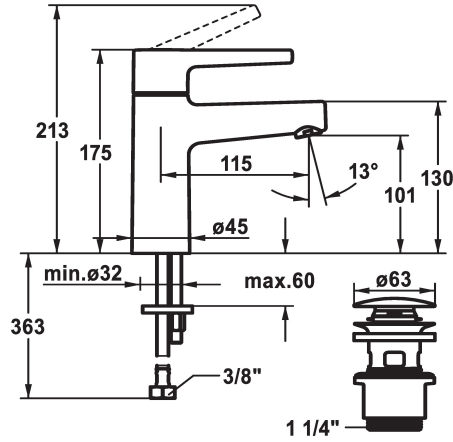

KWC MANA Lever mixer - Basin

Modell-Linie: MANA | 12.551.631.000FL
Armatura umywalkowa | Armatura jednouchwytowa

KWC-No.

125521

chromeline, A 115, flexible connection hoses, with Push Open

125522

chromeline, A 115, flexible connection hoses, without pop-up valve

- flow rate and temperature continuously variable
- * Flexible connection hoses 3/8"
- * Fastening by means of stud bolt M8 x 1
- * Mounting hole size ø35 mm
- * Scope of delivery:
- KWC pop-up valve Push Open 2 in 1 Z.538.321.000

Dane techniczne

A_Spout_Spray	5 l/min (3 bar)
ATT-KWC-ABLAUFGARNITUR	mit_Push_open
Connection	Flexible_Anschlusschläuche
ATT-KWC-AUSLAUF	fest
Handling	topbedient
ATT-KWC-FARBCODE	chromeline
Installation_type	Standmontage
Faucet_typ	Hebelmischer
Dimension Height	175
G_Acoustic group	I
Projection_A	A115
ATT-KWC-MASS-WASSERAUSTRITT	101
Materiał	Mosiądz

Części zamienne

KWC MANA Lever mixer - Basin

Modell-Linie: MANA | 12.551.631.000FL
Armatura umywalkowa | Armatura jednouchwytowa

Cartridge M 35 OP

538331
Z.537.710
