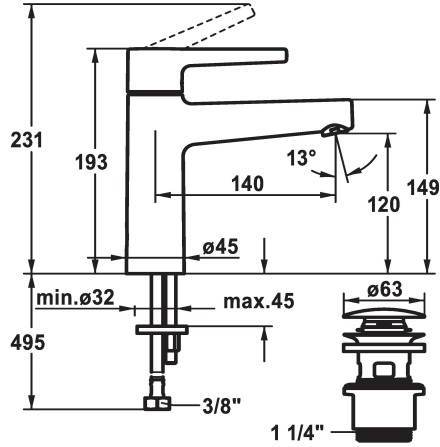

KWC MANA Lever mixer - Basin

Modell-Linie: MANA | 12.558.642.000FL
Taps | Manual taps

KWC-No.

125523

chromeline, A 140, flexible connection hoses, with Push Open

125524

chromeline, A 140, flexible connection hoses, without pop-up valve

- flow rate and temperature continuously variable
- * Flexible connection hoses 3/8"
- * Fastening by means of stud bolt M8 x 1
- * Mounting hole size ø35 mm
- * Scope of delivery:
- KWC pop-up valve Push Open 2 in 1 Z.538.321.000

Technical Data

Flow rate
Pop-up_valve
Connection
Spout
Handling
Color code
Installation_type
Faucet_typ
Dimension Height
Acoustic group
Projection_A
Dimension Water outlet

5 l/min (3 bar)
power supply conc. Inst.1
Flexible connection hoses
fixed
Battery1
chrome
Pillar installation
Basin1
193
Battery1
A 140
120

Spare Parts

KWC MANA Lever mixer - Basin

Modell-Linie: MANA | 12.558.642.000FL
Taps | Manual taps

Cartridge M 35 OP

538331
Z.537.710
