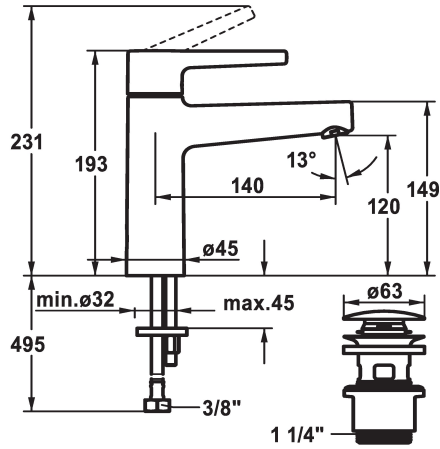

## KWC MANA Lever mixer - Basin

Modell-Linie: MANA | 12.558.642.000FL  
Taps | Manual taps

- flow rate and temperature continuously variable
- \* Flexible connection hoses 3/8"
- \* Fastening by means of stud bolt M8 x 1
- \* Mounting hole size  $\varnothing 35$  mm
- \* Scope of delivery:
- KWC pop-up valve Push Open 2 in 1 Z.538.321.000

### Technical Data

Flow rate	5 l/min (3 bar)
pop-up valve	3
Connection	Flexible connection hoses
Spout	fixed
Handling	yes
Color code	chromeline
Installation type	Pillar installation
Faucet_typ	Basin1
Measure Height	193
Acoustic group	yes
Projection A	A 140
Dimension Water outlet	120