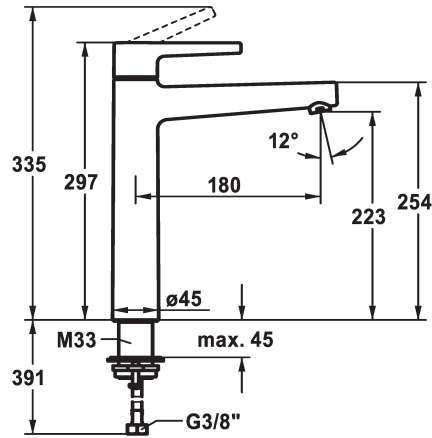

KWC MANA Lever mixer - Basin

Modell-Linie: MANA | 12.558.093.000FL
Kranar | Hydraulické armatúry

KWC-No.

125527

chromeline, A 180, flexible connection hoses, without pop-up valve

- * Lever mixer
- * EcoProtect - water-saving device
- * Fixed spout
- Neoperl® Perlator® SSR, swivelling jet regulator
- * OptimalSpace - ample space for washing or working
- * KWC cartridge M 35 OP

- with ceramic discs
- flow rate and temperature continuously variable
- * Flexible connection hoses 3/8"
- * QuickInstallation - Fastening via threaded connection with locking screws
- * Mounting hole size ø35 mm

Technical Data

A_Spout_Spray	5 l/min (3 bar)
ATT-KWC-ABLAUFGARNITUR	2
Connection	Flexible_Anschlussschläuche
ATT-KWC-AUSLAUF	fest
Handling	1
ATT-KWC-FARBCODE	chromeline
Installation_type	für Waschschüssel
Faucet_typ	01
Measure_Height	297
G_Acoustic group	1
Projection_A	A180
ATT-KWC-MASS-WASSERAUSTRITT	223

Reservdelar

KWC MANA
Lever mixer - Basin

Modell-Linie: MANA | 12.558.093.000FL
Kranar | Hydraulické armatury

Cartridge M 35 OP

538331
Z.537.710
