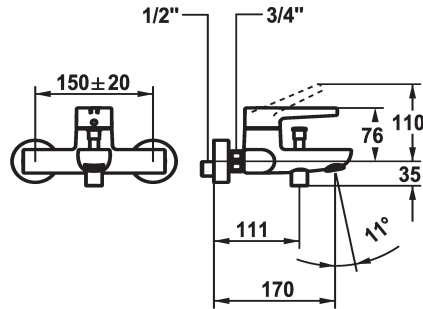

KWC MANA Lever mixer - Tub

Modell-Linie: MANA | 20.552.332.000
Showers | Exposed bath mixer

KWC-No.

125531

chromeline, AD 150 +/- 20 mm, A 170, without hand shower, hose and bracket

- * Lever mixer
- * Diverter with automatic reset
- * Intrinsicly safe against backflow
- * Fixed spout
- Neoperl® Cascade®

- * KWC cartridge M 35 OP
- with ceramic discs
- flow rate and temperature continuously variable
- temperature limitation
- * Wall connections 1/2" x 3/4", without shut-off valve eccentric 10 mm

Technical Data

Flow rate
Spray outlet: Flow rate
Spout
Shower_set
Handling
Color code
Installation_type
Faucet_typ
Dimension Height
G_Acoustic group
Projection_A
Connection measure
Dimension Water outlet
material

20 l/min (3 bar)
12 l/min (3bar)
fixed
without shower head, hose, holder
top lever
chrome
Wall mounted
Lever mixer
76
II
A 170
150+/-20
20
Brass

Spare Parts

KWC MANA Lever mixer - Tub

Modell-Linie: MANA | 20.552.332.000
Showers | Exposed bath mixer

Cartridge M 35 OP

538331
Z.537.710
