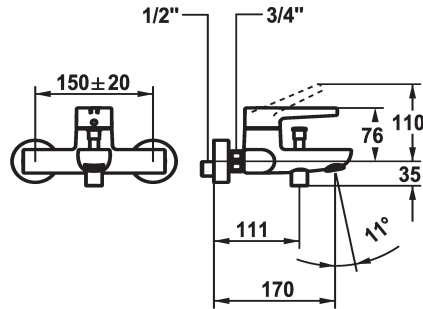

## KWC MANA Lever mixer - Tub

Modell-Linie: MANA | 20.552.332.000  
Showers | Exposed bath mixer

#### 125531

chromeline, AD 150 +/- 20 mm, A 170, without hand shower, hose and bracket

- \* Lever mixer
- \* Diverter with automatic reset
- \* Intrinsicly safe against backflow
- \* Fixed spout
- Neoperl® Cascade®

- \* KWC cartridge M 35 OP
- with ceramic discs
- flow rate and temperature continuously variable
- temperature limitation
- \* Wall connections 1/2" x 3/4", without shut-off valve eccentric 10 mm

### Technical Data

Flow rate
Spray outlet: Flow rate
Spout
Showerset
Handling
Color code
Installation type
Faucet_typ
Dimension Height
Acoustic group
Projection A
Connection measure
Dimension Water outlet
material