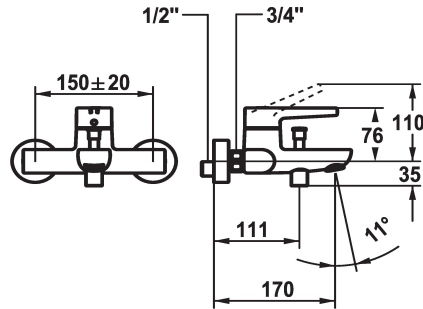

## KWC MANA Lever mixer - Tub

Modell-Linie: MANA | 20.552.332.000  
Showers | Exposed bath mixer

### KWC-No.

**125531**  
chromeline, AD 150 +/- 20 mm, A 170, without hand shower, hose and bracket

- \* Lever mixer
- \* Diverter with automatic reset
- \* Intrinsicly safe against backflow
- \* Fixed spout
- Neoperl® Cascade®

- \* KWC cartridge M 35 OP
- with ceramic discs
- flow rate and temperature continuously variable
- temperature limitation
- \* Wall connections 1/2" x 3/4", without shut-off valve eccentric 10 mm

### Technical Data

Flow rate
Spray outlet: Flow rate
Spout
Showerset
Handling
Color code
Installation type
Faucet_typ
Measure Height
Acoustic group
Projection A
Connection measure
Dimension Water outlet
material