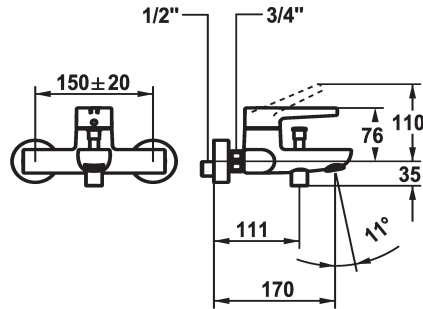

KWC MANA Lever mixer - Tub

Modell-Linie: MANA | 20.552.332.000
Suihkut ja suihkupaneelit | Allashanat

KWC-No.

125531

chromeline, AD 150 +/- 20 mm, A 170, without hand shower, hose and bracket

- * Lever mixer
- * Diverter with automatic reset
- * Intrinsicly safe against backflow
- * Fixed spout
- Neoperl® Cascade®

- * KWC cartridge M 35 OP
- with ceramic discs
- flow rate and temperature continuously variable
- temperature limitation
- * Wall connections 1/2" x 3/4", without shut-off valve eccentric 10 mm

Tekniset tiedot

Measure_Height

G_Acoustic group

Projection_A

Connection measure

ATT-KWC-MASS-WASSERAUSTRITT

Materiaali

IviCode

20 l/min (3 bar)

Modell-Linie: MANA | 20.552.332.000
Suihkut ja suihkupaneelit | Allashanat

Cartridge M 35 OP

538331
Z.537.710
