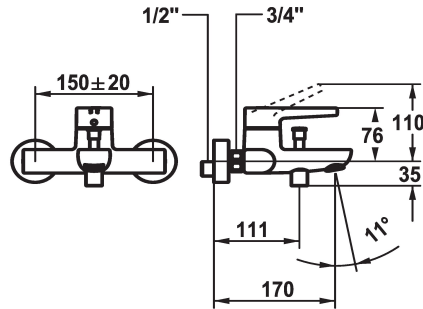

KWC MANA Lever mixer - Tub

Modell-Linie: MANA | 20.552.332.000
Duschar | Badkarsarmaturer

KWC-No.

125531
chromeline, AD 150 +/- 20 mm, A 170, without hand shower, hose and bracket

- * Lever mixer
- * Diverter with automatic reset
- * Intrinsicly safe against backflow
- * Fixed spout
- Neoperl® Cascade®

- * KWC cartridge M 35 OP
- with ceramic discs
- flow rate and temperature continuously variable
- temperature limitation
- * Wall connections 1/2" x 3/4", without shut-off valve eccentric 10 mm

Technical Data

A_Spout_Spray
ATT-KWC-A_BRAUSENABGANG
ATT-KWC-AUSLAUF
ATT-KWC-BRAUSEGARNITUR
Handling
ATT-KWC-FARBCODE
Installation_type
Faucet_typ
Measure_Height
G_Acoustic group
Projection_A
Connection measure
ATT-KWC-MASS-WASSERAUSTRITT
Material

20 l/min (3 bar)
12 l/min (3bar)
fest
ohne_Brause_Schlauch_Halter
topbedient
chromeline
Väggmontering
Hebelmischer
76
ll
A170
150+/-20
20
Mässing

Reservdelar

KWC MANA Lever mixer - Tub

Modell-Linie: MANA | 20.552.332.000
Duschar | Badkarsarmaturen