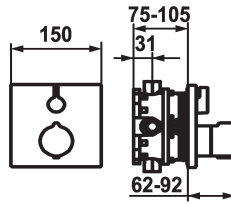

KWC SHOWERCULTURE Trim kit - Thermostatic mixer - Shower

Modell-Linie: **SHOWERCULTURE | 21.004.801.176**
Zawory | Termostatyczne zawory mieszające

KWC-No.

124008
chromeline, Trim kit

125545
matt black, Trim kit

124967
brushed steel, Trim kit

ATT-KWC-FARBCODE

chromeline

matt black

brushed steel

- * Trim kit with thermostatic function unit design
- * Outflow top or below
- * SkinProtect - Safety stop prevents scalding
- * Turning handle to control flow
- * Inherently safe against backflow
- * Scope of delivery:
- Function unit, temperature lever, sleeve, cover plate, holder for

- escutcheon handle to control flow
- Fastening of the cover plate without screws
- * To be ordered separately:
- Unit for concealed installation KWC BLUEBOX®
1/2", without shut-off valve, 39.999.900.931
3/4" (1/2"), with shut-off valve, 39.999.910.931

ATT-KWC-UNTERPUTZ

EnergyLabelCH

Materiał

19 l/min (3 bar)

150x150

frontbedient

matt black

Montaż naścienny