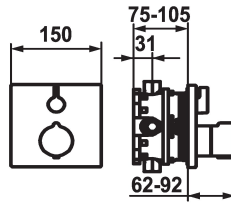

KWC SHOWERCULTURE Trim kit - Thermostatic mixer - Shower

Modell-Linie: **SHOWERCULTURE | 21.004.801.176**
Ventiler | Termostatiska blandningsventiler

KWC-No.

124008
chromeline, Trim kit

125545
matt black, Trim kit

124967
brushed steel, Trim kit

ATT-KWC-FARBCODE

chromeline

matt black

brushed steel

- * Trim kit with thermostatic function unit design
- * Outflow top or below
- * SkinProtect - Safety stop prevents scalding
- * Turning handle to control flow
- * Inherently safe against backflow
- * Scope of delivery:
- Function unit, temperature lever, sleeve, cover plate, holder for

- escutcheon handle to control flow
- Fastening of the cover plate without screws
- * To be ordered separately:
- Unit for concealed installation KWC BLUEBOX®
1/2", without shut-off valve, 39.999.900.931
3/4" (1/2"), with shut-off valve, 39.999.910.931

ATT-KWC-UNTERPUTZ

EnergyLabelCH

Material

19 l/min (3 bar)

150x150

frontbedient

matt black

Väggmontering