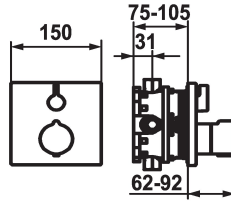

KWC SHOWERCULTURE Trim kit - Thermostatic mixer - Tub

Modell-Linie: **SHOWERCULTURE** | 20.004.811.176
Valves | Thermostatic mixing valve

KWC-No.
124009 chromeline, Trim kit
125546 matt black, Trim kit
125547 matt black, Trim kit, with vacuum breaker
124968 brushed steel, Trim kit
124969 brushed steel, Trim kit, with vacuum breaker
124010 chromeline, Trim kit, with vacuum breaker

Color code	Concealed unit
chromeline	Trim kit
matt black	3
matt black	4
brushed steel	Trim kit
brushed steel	Trim kit, with vacuum breaker
chromeline	Trim kit, with vacuum breaker

- * Trim kit with thermostatic function unit design
- * Outflow top and below
- * SkinProtect - Safety stop prevents scalding
- * Turning handle to control flow and for diverter
- * Intrinsically safe against backflow
- * Scope of delivery:
- Function unit, temperature lever, sleeve, cover plate, holder for

- escutcheon handle to control flow and for diverter
- Fastening of the cover plate without screws
- * To be ordered separately:
- Unit for concealed installation KWC BLUEBOX®
1/2", without shut-off valve, 39.999.900.931
3/4" (1/2"), with shut-off valve, 39.999.910.931

Technical Data
Flow rate
Diameter
Handling
Color code
Installation type
Faucet_typ
Acoustic group
Concealed unit
Energy label

19 l/min (3 bar)
150 x 150
3
matt black
Wall mounted
Spare parts 1
yes
4
C