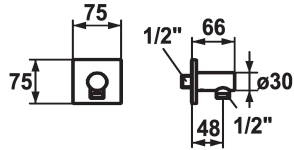

KWC SHOWERCULTURE

Hose connection design

Modell-Linie: SHOWERCULTURE | 26.000.611.176

Showers | Complementary parts showers

KWC-No.

122205
chromeline

125069
brushed steel

125549
matt black

Color code

chrome

brushed steel

matt black

* Hose connection design

* Intrinsicly safe against backflow

* Connecting thread 1/2"

Technical Data

Diameter

75 x 75

Color code

matt black

Faucet_typ

Hose connection

Measure_L

L 48