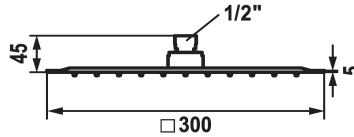

KWC SHOWERCULTURE Shower head KWC PIATTO -X Q

Modell-Linie: **SHOWERCULTURE** | 26.000.205.176
Showers | Shower heads

KWC-No.

125551
matt black, 300x300

125186
stainless steel, D 300x300

Color code

matt black

stainless steel

- * Shower head KWC PIATTO -X Q
- * Made of stainless steel
- * With ball joint
- * Cleaning-friendly faceplate

- * Connecting thread 1/2"
- * To be ordered separately:
- Bracket

Technical Data

Flow rate

18 l/min (3 bar)

Diameter

300 x 300

Color code

matt black

Faucet_typ

Safety element1