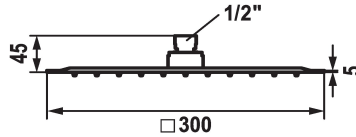

KWC SHOWERCULTURE Shower head KWC PIATTO -X Q

Modell-Linie: **SHOWERCULTURE** | 26.000.205.176
Showers | Shower heads

KWC-No.

125551
matt black, 300x300

125186
stainless steel, D 300x300

Color code

matt black

stainless steel

- * Shower head KWC PIATTO -X Q
- * Made of stainless steel
- * With ball joint
- * Cleaning-friendly faceplate

- * Connecting thread 1/2"
- * To be ordered separately:
- Bracket

Technical Data

Flow rate

18 l/min (3 bar)

Diameter

300 x 300

Color code

matt black

Faucet_typ

Safety element1