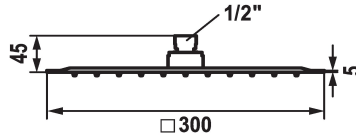

KWC SHOWERCULTURE Shower head KWC PIATTO -X Q

Modell-Linie: **SHOWERCULTURE | 26.000.205.176**
Suihkut ja suihkupaneelit | Suihkupäät

KWC-No.

125551
matt black, 300x300

125186
stainless steel, D 300x300

- * Shower head KWC PIATTO -X Q
- * Made of stainless steel
- * With ball joint
- * Cleaning-friendly faceplate

ATT-KWC-FARBCODE

matt black

stainless steel

- * Connecting thread 1/2"
- * To be ordered separately:
- Bracket

Tekniset tiedot

A_Spout_Spray

Halkaisija

ATT-KWC-FARBCODE