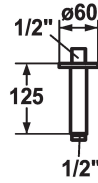

KWC SHOWERCULTURE

Shower arm

Modell-Linie: SHOWERCULTURE | 26.000.820.176

Duschar | Duschar

KWC-No.

125552
matt black, L 125

125553
brushed steel, L 125

* Shower arm
- with escutcheon

ATT-KWC-FARBCODE

matt black

brushed steel

suitable for all KWC shower heads
* Connecting thread 1/2"

Technical Data

| |
|-------------------|
| Diameter |
| ATT-KWC-FARBCODE |
| Installation_type |
| Faucet_typ |
| Measure_L |
| Material |