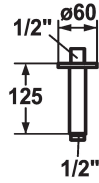

#### KWC-No.

**125552**  
matt black, L 125

**125553**  
brushed steel, L 125

#### Color code

matt black

brushed steel

\* Shower arm  
- with escutcheon

suitable for all KWC shower heads  
\* Connecting thread 1/2"

#### Technical Data

Diameter

D125

Color code

brushed steel

Faucet\_typ

Wall mounted valve1

Measure\_L