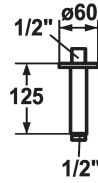

KWC SHOWERCULTURE

Shower arm

Modell-Linie: **SHOWERCULTURE** | 26.000.820.177

Showers | Shower arms

KWC-No.

125552
matt black, L 125

125553
brushed steel, L 125

Color code

matt black

brushed steel

* Shower arm
- with escutcheon

suitable for all KWC shower heads
* Connecting thread 1/2"

Technical Data

Diameter
Color code
Installation type
Faucet_typ
Measure Lenght
material

D60
brushed steel
Ceiling mounted
Shower arm
L 125
Brass