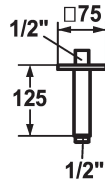

KWC SHOWERCULTURE

Shower arm

Modell-Linie: SHOWERCULTURE | 26.000.823.176

Showers | Shower arms

KWC-No.

122522

chromeline, L 125

125554

matt black, L 125

125555

brushed steel, L 125

matt black

brushed steel

* Shower arm
- with escutcheon

suitable for all KWC shower heads
* Connecting thread 1/2"

Technical Data

Diameter

75 x 75

Color code

matt black

Installation_type

Ceiling mounted

Faucet_typ

Shower arm

Measure_L

L 125

material

Brass