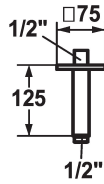

KWC SHOWERCULTURE

Shower arm

Modell-Linie: SHOWERCULTURE | 26.000.823.177

Showers | Shower arms

KWC-No.

122522
chromeline, L 125

125554
matt black, L 125

125555
brushed steel, L 125

matt black

brushed steel

* Shower arm
- with escutcheon

suitable for all KWC shower heads
* Connecting thread 1/2"

Technical Data

Diameter	75 x 75
Color code	brushed steel
Installation_type	Ceiling mounted
Faucet_typ	Shower arm
Measure_L	L 125
material	Brass

75 x 75
brushed steel
Ceiling mounted
Shower arm
L 125
Brass