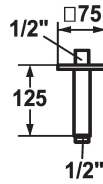

KWC SHOWERCULTURE

Shower arm

Modell-Linie: SHOWERCULTURE | 26.000.823.177

Showers | Shower arms

KWC-No.

122522
chromeline, L 125

125554
matt black, L 125

125555
brushed steel, L 125

matt black

brushed steel

* Shower arm
- with escutcheon

suitable for all KWC shower heads
* Connecting thread 1/2"

Technical Data

Diameter	75 x 75
Color code	brushed steel
Installation type	Ceiling mounted
Faucet_typ	Shower arm
Measure Lenght	L 125
material	Brass

75 x 75
brushed steel
Ceiling mounted
Shower arm
L 125
Brass