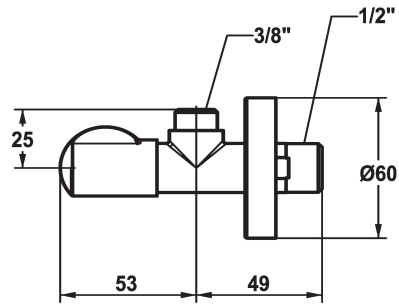

KWC Shut-off valve

Modell-Linie: ACCESSOIRES | 27.002.060.176
Taps | Complementary parts taps

KWC-No.

125561
matt black, A 45, G 3/8", G 1/2"

125562
brushed steel, A 45, G 3/8", G 1/2"

Shut-off valve
* Connecting thread 1/2"

Color code

matt black

brushed steel

* without Compression fitting

Technical Data

Connection

G 1/2"

Color code

matt black

Faucet_typ

Bathtub spout1

Nominal_size

G 3/8"

Projection_A

A 45