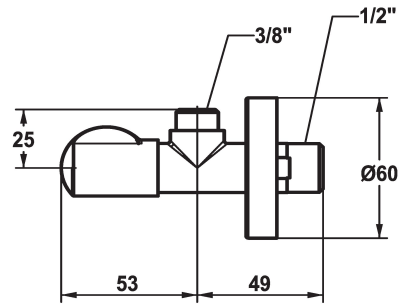

KWC Shut-off valve

Modell-Linie: ACCESSOIRES | 27.002.060.176
Taps | Complementary parts taps

KWC-No.

125561
matt black, A 45, G 3/8", G 1/2"

125562
brushed steel, A 45, G 3/8", G 1/2"

Color code

matt black

brushed steel

Shut-off valve
* Connecting thread 1/2"

* without Compression fitting

Technical Data

Connection

G 1/2"

Color code

matt black

Faucet_typ

Bathtub spout

Nominal size

G 3/8"

Projection A

A 45