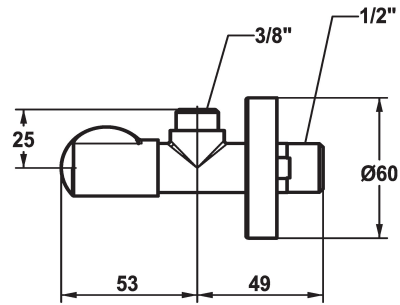

KWC Shut-off valve

Modell-Linie: ACCESSOIRES | 27.002.060.176
Taps | Complementary parts taps

KWC-No.

125561
matt black, A 45, G 3/8", G 1/2"

125562
brushed steel, A 45, G 3/8", G 1/2"

Shut-off valve
* Connecting thread 1/2"

Color code

matt black

brushed steel

* without Compression fitting

Technical Data

Connection

G 1/2"

Color code

matt black

Faucet_typ

Bathtub spout

Nominal size

G 3/8"

Projection A

A 45