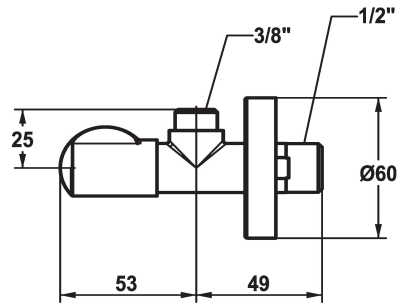

KWC Shut-off valve

Modell-Linie: ACCESSOIRES | 27.002.060.176
Hanat | Töydennysosat

KWC-No.

125561
matt black, A 45, G 3/8", G 1/2"

125562
brushed steel, A 45, G 3/8", G 1/2"

Shut-off valve
* Connecting thread 1/2"

ATT-KWC-NENNWEITE

G_Acoustic group

Projection_A

lviCode

G1/2"

matt black

Eckventil

G3/8"