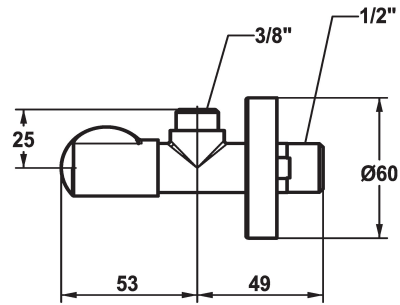

KWC Shut-off valve

Modell-Linie: ACCESSOIRES | 27.002.060.176

KWC-No.

125561
matt black, A 45, G 3/8", G 1/2"

125562
brushed steel, A 45, G 3/8", G 1/2"

Shut-off valve
* Connecting thread 1/2"

ATT-KWC-FARBCODE

matt black

brushed steel

* without Compression fitting

Dane techniczne

Connection

ATT-KWC-FARBCODE

Faucet_typ

ATT-KWC-NENNWEITE

Projection_A

G1/2"

matt black

16

G3/8"

A45