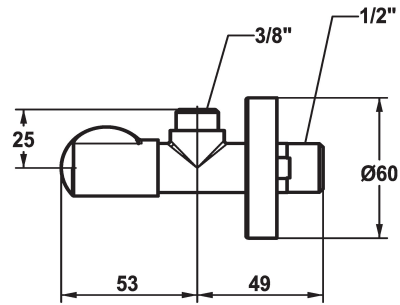

KWC Shut-off valve

Modell-Linie: ACCESSOIRES | 27.002.060.176

KWC-No.

125561
matt black, A 45, G 3/8", G 1/2"

125562
brushed steel, A 45, G 3/8", G 1/2"

Shut-off valve
* Connecting thread 1/2"

ATT-KWC-FARBCODE

matt black

brushed steel

* without Compression fitting

Technical Data

Connection

G1/2"

ATT-KWC-FARBCODE

matt black

Faucet_typ

16

ATT-KWC-NENNWEITE

G3/8"

Projection_A

A45