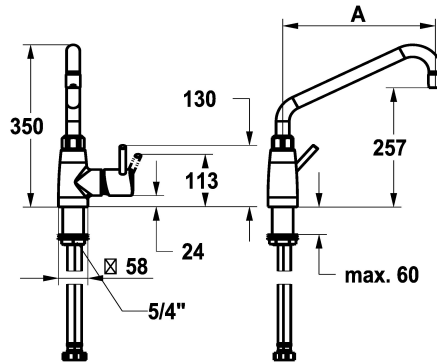

## KWC GASTRO E

Lever mixer – Commercial kitchen

Modell-Linie: GASTRO E | 24.561.044.700FL

Umyvadlové armatury | Hydraulické armatury

### KWC-No.

**125565**

stainless steel, A 300, flexible connection hoses

- \* Lever mixer
- \* Swivel spout 360°
- with adjustable gland
- Jet regulator
- \* OptimalSpace - ample space for washing or working
- \* KWC cartridge XL 46 - high capacity
- with ceramic discs

- flow rate and temperature continuously variable
- temperature limitation
- \* Flexible connection hoses 1/2" with transition to 3/4"
- \* Fastening by means of threaded sleeve 1 3/4"
- \* Mounting hole size ø42 mm
- \* To be ordered separately:
- Base 100 mm Z.539.000.700 or 300 mm Z.539.001.700

### Technické údaje

A_Spout_Spray
Connection
ATT-KWC-AUSLAUF
Handling
ATT-KWC-FARBCODE
Installation_type
Faucet_typ
Measure_Height
G_Acoustic group
Projection_A
ATT-KWC-MASS-WASSERAUSTRITT
Materiál

32.4 l/min (3 bar)
Flexible_Anschlusschläuche
schwenkbar
seitenbedient
stainless steel
Standmontage
Hebelmischer
350
II
A300
257
ROSTFREIER_STAHL