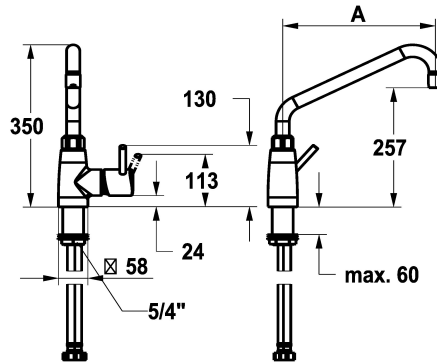

KWC GASTRO E

Lever mixer – Commercial kitchen

Modell-Linie: GASTRO E | 24.561.044.700FL

Taps | Manual taps

KWC-No.

125565

stainless steel, A 300, flexible connection hoses

- * Lever mixer
- * Swivel spout 360°
- with adjustable gland
- Jet regulator
- * OptimalSpace - ample space for washing or working
- * KWC cartridge XL 46 - high capacity
- with ceramic discs

- flow rate and temperature continuously variable
- temperature limitation
- * Flexible connection hoses 1/2" with transition to 3/4"
- * Fastening by means of threaded sleeve 1 3/4"
- * Mounting hole size ø42 mm
- * To be ordered separately:
- Base 100 mm Z.539.000.700 or 300 mm Z.539.001.700

NEW

Technical Data

Flow rate
Connection
Spout
Handling
Color code
Installation_type
Faucet_typ
Dimension Height
G_Acoustic group
Projection_A
Dimension Water outlet
material

32.4 l/min (3 bar)
Flexible connection hoses
swivel
side lever
stainless steel
Pillar installation
Lever mixer
350
II
A 300
257
stainless steel