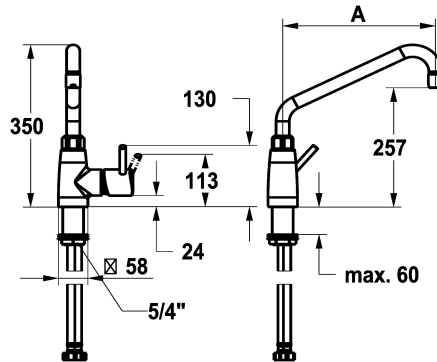

KWC GASTRO E

Lever mixer – Commercial kitchen

Modell-Linie: GASTRO E | 24.561.044.700FL

Taps | Manual taps

KWC-No.

125565

stainless steel, A 300, flexible connection hoses

- * Lever mixer
- * Swivel spout 360°
- with adjustable gland
- Jet regulator
- * OptimalSpace - ample space for washing or working
- * KWC cartridge XL 46 - high capacity
- with ceramic discs

- flow rate and temperature continuously variable
- temperature limitation
- * Flexible connection hoses 1/2" with transition to 3/4"
- * Fastening by means of threaded sleeve 1 3/4"
- * Mounting hole size ø42 mm
- * To be ordered separately:
- Base 100 mm Z.539.000.700 or 300 mm Z.539.001.700

NEW

Technical Data

Flow rate
Connection
Spout
Handling
Color code
Installation type
Faucet_typ
Dimension Height
Acoustic group
Projection A
Dimension Water outlet
material

32.4 l/min (3 bar)
Flexible connection hoses
swivel
side lever
stainless steel
Pillar installation
Lever mixer
350
II
A 300
257
stainless steel