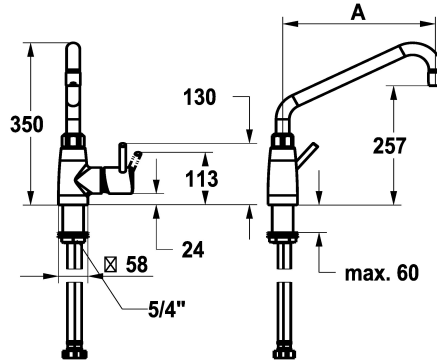

KWC GASTRO E

Lever mixer – Commercial kitchen

Modell-Linie: GASTRO E | 24.561.044.700FL

Hanot | Käsi­käyt­toiset hanat

KWC-No.

125565

stainless steel, A 300, flexible connection hoses

- * Lever mixer
- * Swivel spout 360°
- with adjustable gland
- Jet regulator
- * OptimalSpace - ample space for washing or working
- * KWC cartridge XL 46 - high capacity
- with ceramic discs

- flow rate and temperature continuously variable
- temperature limitation
- * Flexible connection hoses 1/2" with transition to 3/4"
- * Fastening by means of threaded sleeve 1 3/4"
- * Mounting hole size ø42 mm
- * To be ordered separately:
- Base 100 mm Z.539.000.700 or 300 mm Z.539.001.700

NEW

Tekniset tiedot

A_Spout_Spray

32.4 l/min (3 bar)

Connection

Flexible_Anschluss­schläuche

Spout

schwenkbar

Measure_Height

350

G_Acoustic group

II

Projection_A

A300

ATT-KWC-MASS-WASSERAUSTRITT

257