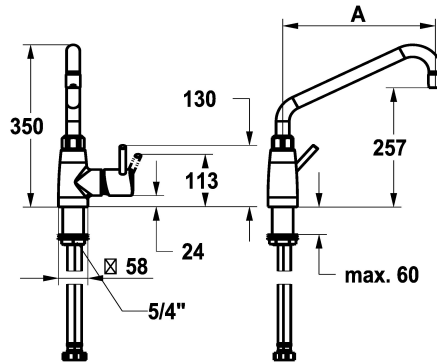

KWC GASTRO E

Lever mixer – Commercial kitchen

Modell-Linie: GASTRO E | 24.561.044.700FL

Armatura umywalkowa | Armatura jednouchwytywa

KWC-No.

125565

stainless steel, A 300, flexible connection hoses

- * Lever mixer
- * Swivel spout 360°
- with adjustable gland
- Jet regulator
- * OptimalSpace - ample space for washing or working
- * KWC cartridge XL 46 - high capacity
- with ceramic discs

- flow rate and temperature continuously variable
- temperature limitation
- * Flexible connection hoses 1/2" with transition to 3/4"
- * Fastening by means of threaded sleeve 1 3/4"
- * Mounting hole size ø42 mm
- * To be ordered separately:
- Base 100 mm Z.539.000.700 or 300 mm Z.539.001.700

NEW

Dane techniczne

A_Spout_Spray

32.4 l/min (3 bar)

Connection

Flexible_Anschlussschläuche

ATT-KWC-AUSLAUF

schwenkbar

Dimension Height

350

G_Acoustic group

2

Projection_A

A300

ATT-KWC-MASS-WASSERAUSTRITT

257