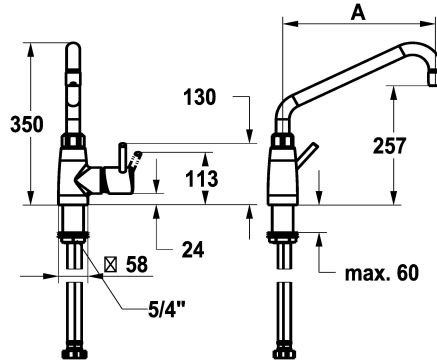

KWC GASTRO E Lever mixer – Commercial kitchen

Modell-Linie: GASTRO E | 24.561.044.700FL
Kranar | Hydraulické armatúry

KWC-No.

125565
stainless steel, A 300, flexible connection hoses

- * Lever mixer
- * Swivel spout 360°
- with adjustable gland
- Jet regulator
- * OptimalSpace - ample space for washing or working
- * KWC cartridge XL 46 - high capacity
- with ceramic discs

- flow rate and temperature continuously variable
- temperature limitation
- * Flexible connection hoses 1/2" with transition to 3/4"
- * Fastening by means of threaded sleeve 1 3/4"
- * Mounting hole size ø42 mm
- * To be ordered separately:
- Base 100 mm Z.539.000.700 or 300 mm Z.539.001.700

NEW

Technical Data

A_Spout_Spray
Connection
ATT-KWC-AUSLAUF
Handling
ATT-KWC-FARBCODE
Installation_type
Faucet_typ
Measure_Height
G_Acoustic group
Projection_A
ATT-KWC-MASS-WASSERAUSTRITT
Material

32.4 l/min (3 bar)
Flexible_Anschlusschläuche
schwenkbar
seitenbedient
stainless steel
Standmontage
Hebelmischer
350
II
A300
257
ROSTFREIER_STAHL