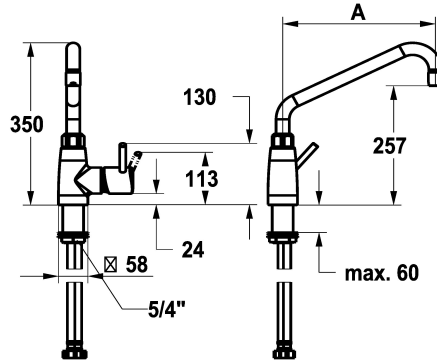

KWC GASTRO E

Lever mixer – Commercial kitchen

Modell-Linie: GASTRO E | 24.561.046.700FL

Umyvadlové armatury | Hydraulické armatury

KWC-No.

125566

stainless steel, A 450, flexible connection hoses

- * Lever mixer
- * Swivel spout 360°
- with adjustable gland
- Jet regulator
- * OptimalSpace - ample space for washing or working
- * KWC cartridge XL 46 - high capacity
- with ceramic discs

- flow rate and temperature continuously variable
- temperature limitation
- * Flexible connection hoses 1/2" with transition to 3/4"
- * Fastening by means of threaded sleeve 1 3/4"
- * Mounting hole size ø42 mm
- * To be ordered separately:
- Base 100 mm Z.539.000.700 or 300 mm Z.539.001.700

NEW

Technické údaje

A_Spout_Spray

Connection

ATT-KWC-AUSLAUF

Handling

ATT-KWC-FARBCODE

Installation_type

Faucet_typ

Measure_Height

G_Acoustic group

Projection_A

ATT-KWC-MASS-WASSERAUSTRITT

Materiál

32,4 l/min (3 bar)

Flexible_Anschlusschläuche