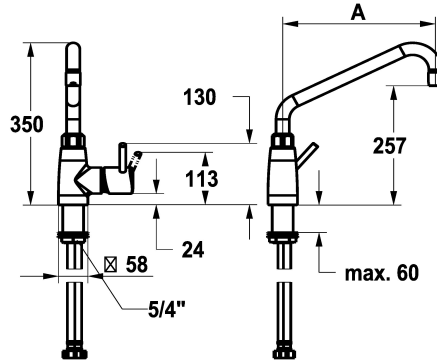

## KWC GASTRO E

Lever mixer – Commercial kitchen

Modell-Linie: GASTRO E | 24.561.046.700FL

Hanot | Käsi käyttöiset hanat

### KWC-No.

**125566**

stainless steel, A 450, flexible connection hoses

- \* Lever mixer
- \* Swivel spout 360°
- with adjustable gland
- Jet regulator
- \* OptimalSpace - ample space for washing or working
- \* KWC cartridge XL 46 - high capacity
- with ceramic discs

- flow rate and temperature continuously variable
- temperature limitation
- \* Flexible connection hoses 1/2" with transition to 3/4"
- \* Fastening by means of threaded sleeve 1 3/4"
- \* Mounting hole size ø42 mm
- \* To be ordered separately:
- Base 100 mm Z.539.000.700 or 300 mm Z.539.001.700

### Tekniset tiedot

A_Spout_Spray
Connection
Spout
Handling
ATT-KWC-FARBCODE
Installation_type
Faucet_typ
Measure_Height
G_Acoustic group
Projection_A
ATT-KWC-MASS-WASSERAUSTRITT
Materiaali
lviCode

32,4 l/min (3 bar)
Flexible_Anschlusschläuche
schwenkbar
seitenbedient
stainless steel
Standmontage
Hebelmischer
350
II
A450
257
ROSTFREIER_STAHL
0